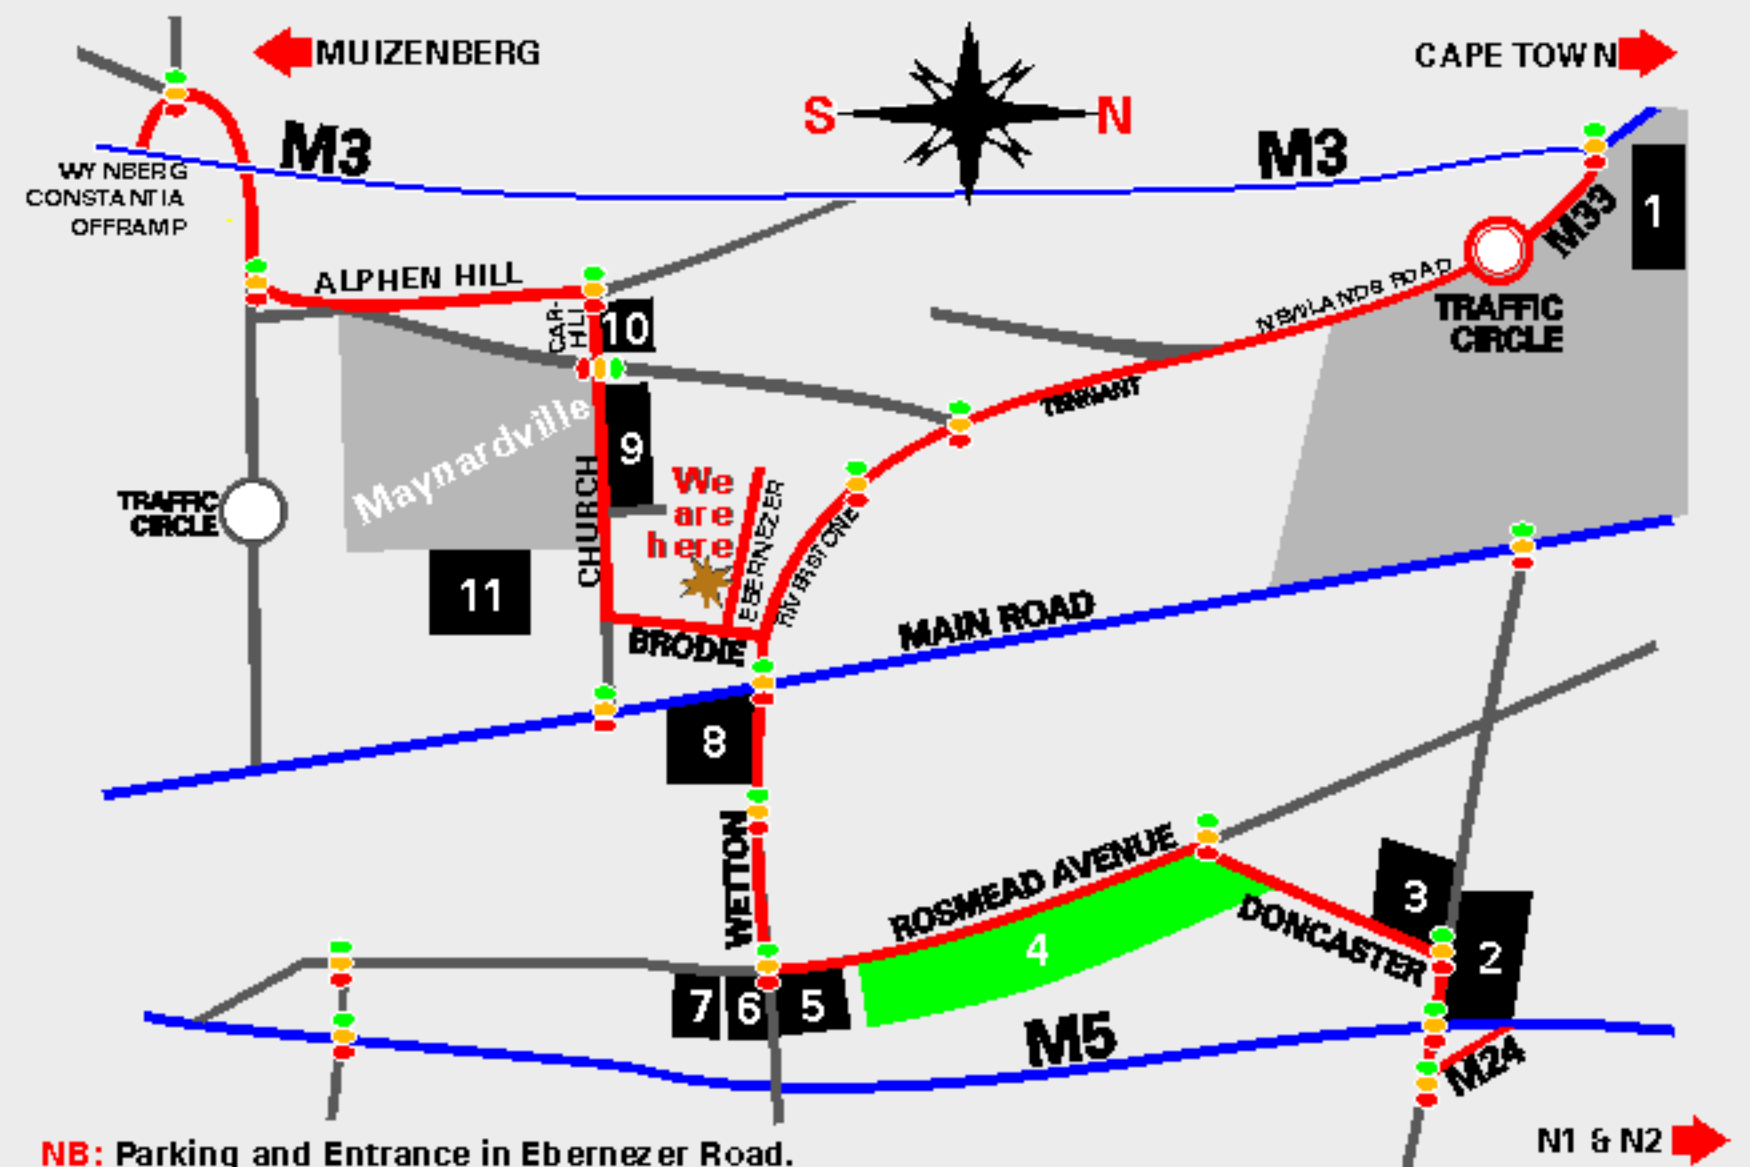

## Follow the "RED" roads

### Directions to Wynberg Mews from M5 North

Take M24 off-ramp to Kenilworth, turn left at Doncaster Road. Turn left at Rosmead Avenue and continue until Wetton Road intersection, turn right. Cross over Main Road at Maynard Mall (to the left) and turn left (first left) into Brodie Road.

### Directions to Wynberg Mews from M3 North (Cape Town)

Take the M33 off-ramp (Claremont) and at the traffic circle use the Newlands Drive road and continue till fork. Take the Tennant Street turnoff towards Wynberg and turn right at Brodie Road (last road before traffic light).

### Landmarks

1. Shell Petrol Station
2. Access Park
3. Kenilworth Centre
4. Kenilworth Horse Racing Track
5. BP Petrol Station
6. Wynberg Sports Club
7. Wynberg Fire Department
8. Maynard Mall
9. Wynberg Police Station & Magistrates Court
10. Engen Petrol Station
11. Wynberg Library